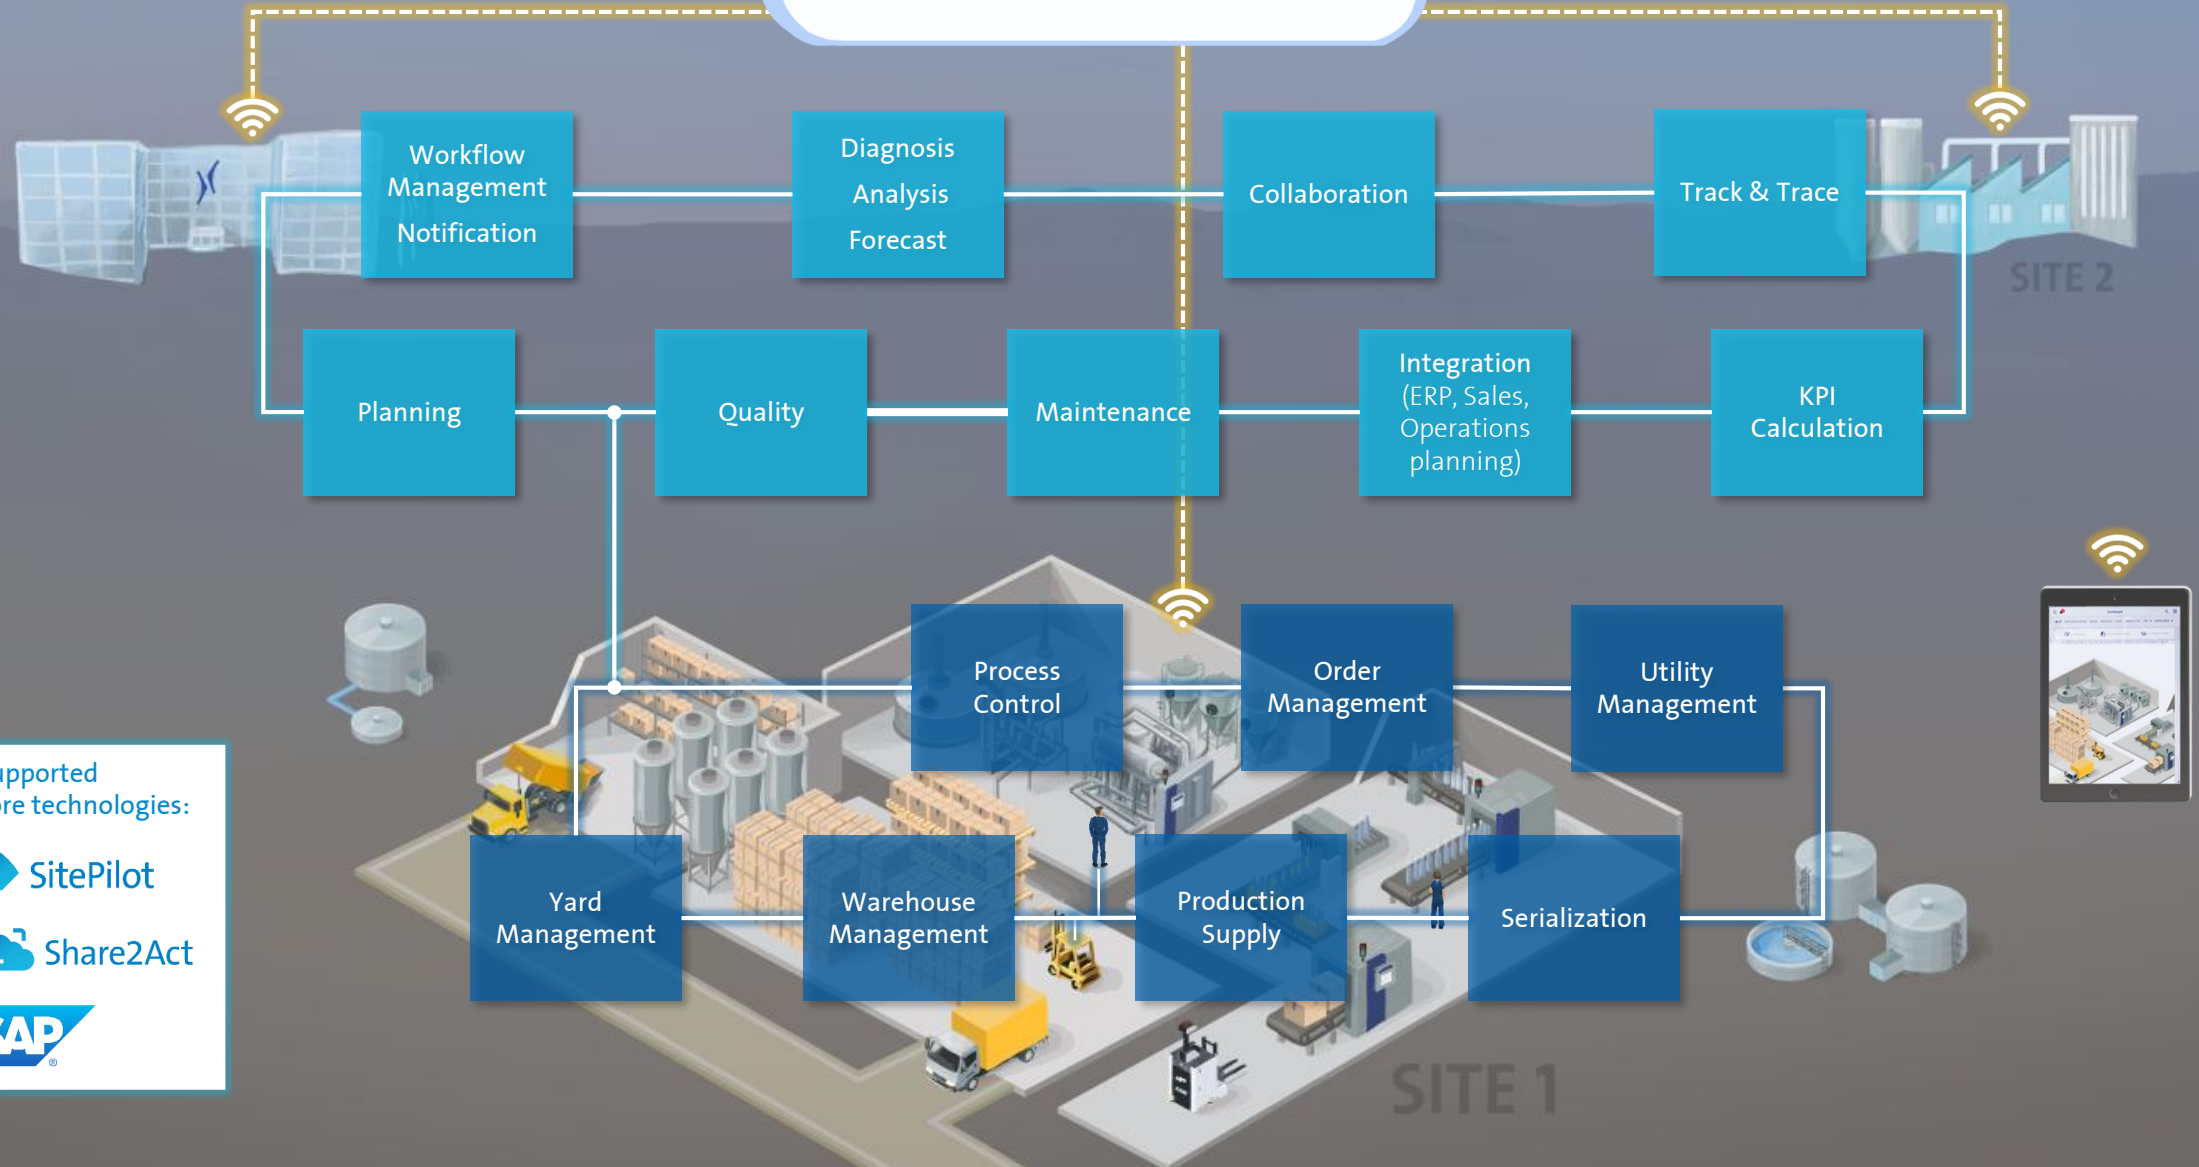

# Krones Portfolio

Developing a smart factory

# Developing a smart factory

IoT Platform

Supported core technologies:

Share2Act-Platform

# Share2Act creates your digital clone