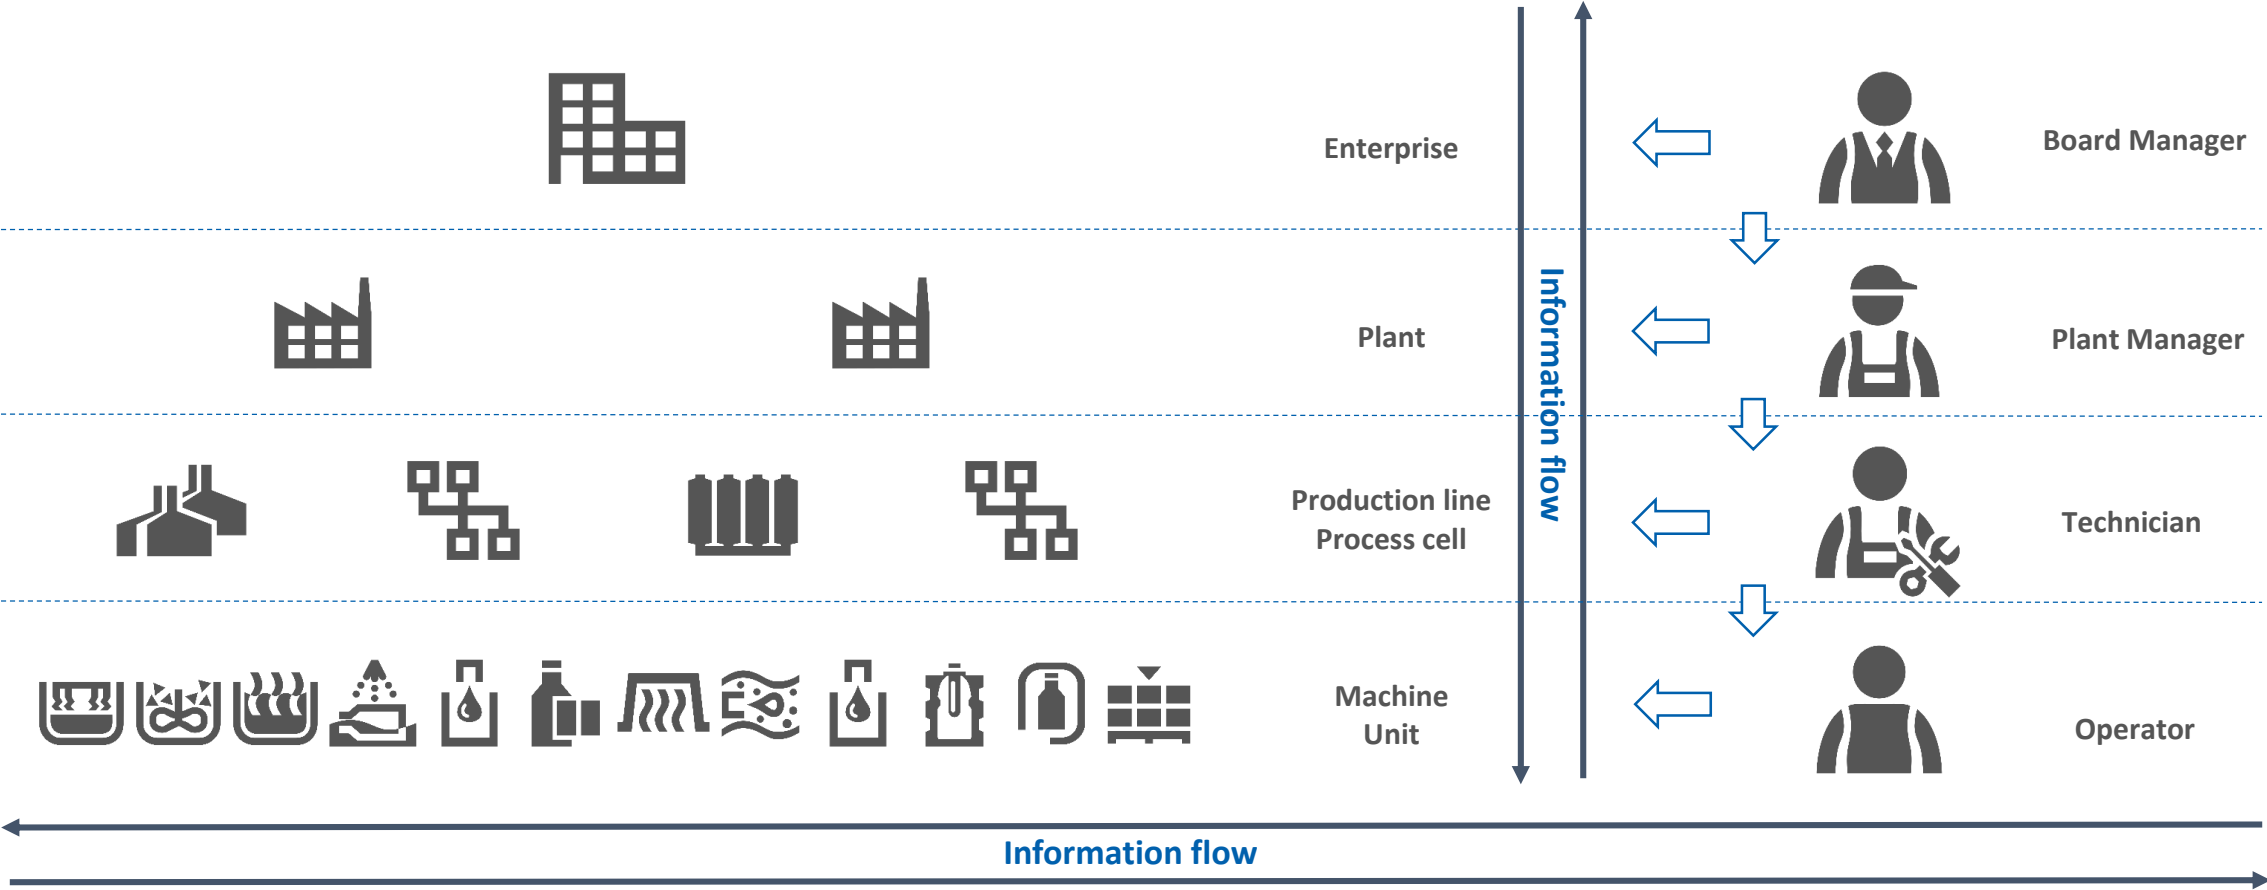

Share2Act creates your digital clone

Share2Act – coordinates

RESPECTING VALUES IN EFFECTIVE DIALOGUE

CREATING VALUE WITH POWERFUL SOLUTIONS

SECURING VALUE FOR A STRONG FUTURE